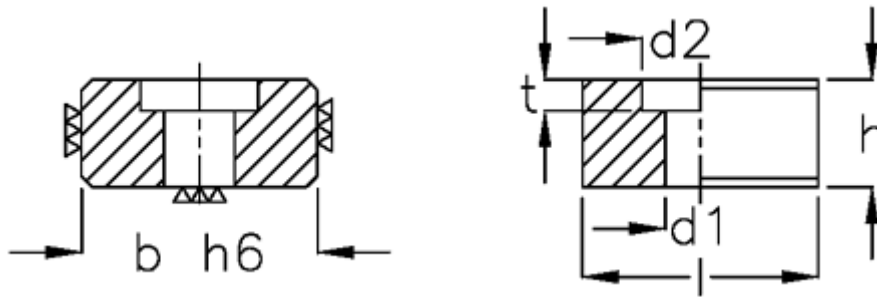

Data Sheet

Article number: 20916016

Description: E+G Shallow T-nut
GN 230-16

Measures

b	= 16
d1	= 7
d2	= 11
H	= 10
L	= 22
screw	= M6x16
t	= 6.3